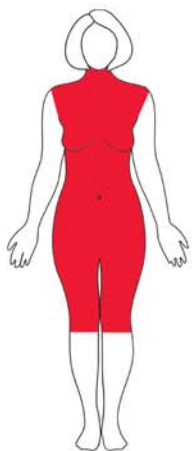

# Large, Extra Large Flex Body/Spine Coils

Dimensions:

- Length - 39 cm
- Circumference, Large - 150 cm
- Circumference, Extra Large - 190 cm

Clinical Applications:

- Abdomen
- Pelvis
- Hips
- Spine