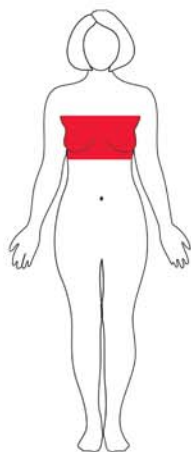

8 Channel RAPID Breast Coil

Dimensions:

- Length - 70 cm
- Width - 52 cm
- Height - 16.5 cm

Clinical Applications:

- Breast