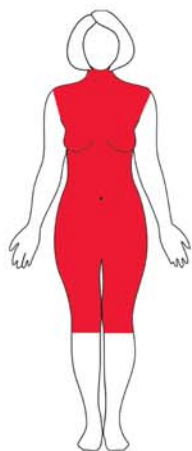

6 Channel RAPID Body Coil

Dimensions:

- Length - 48 cm
- Width - 65 cm
- Height - 38.5 cm

Clinical Applications:

- Abdomen
- Pelvis
- Hips
- Spine
- Cardiac