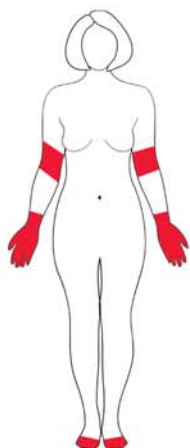

3 Channel RAPID Wrist Coil

Dimensions:

- Length - 12 cm
- Width - 18 cm
- Height - 15.5 cm

Clinical Applications:

- Wrist
- Finger
- Toes and forefoot
- Elbow on smaller patients