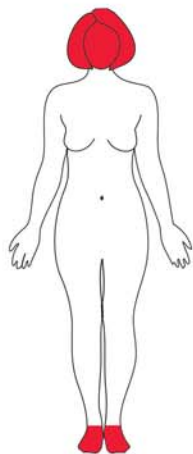

5 Channel RAPID Head Coil

Dimensions:

- Length - 30 cm
- Width - 27 cm
- Height - 36 cm

Clinical Applications:

- Brain
- Circle of Willis (COW)
- Internal Auditory Canals (IAC)
- Orbits
- Pituitary
- TMJ
- Foot/Ankle